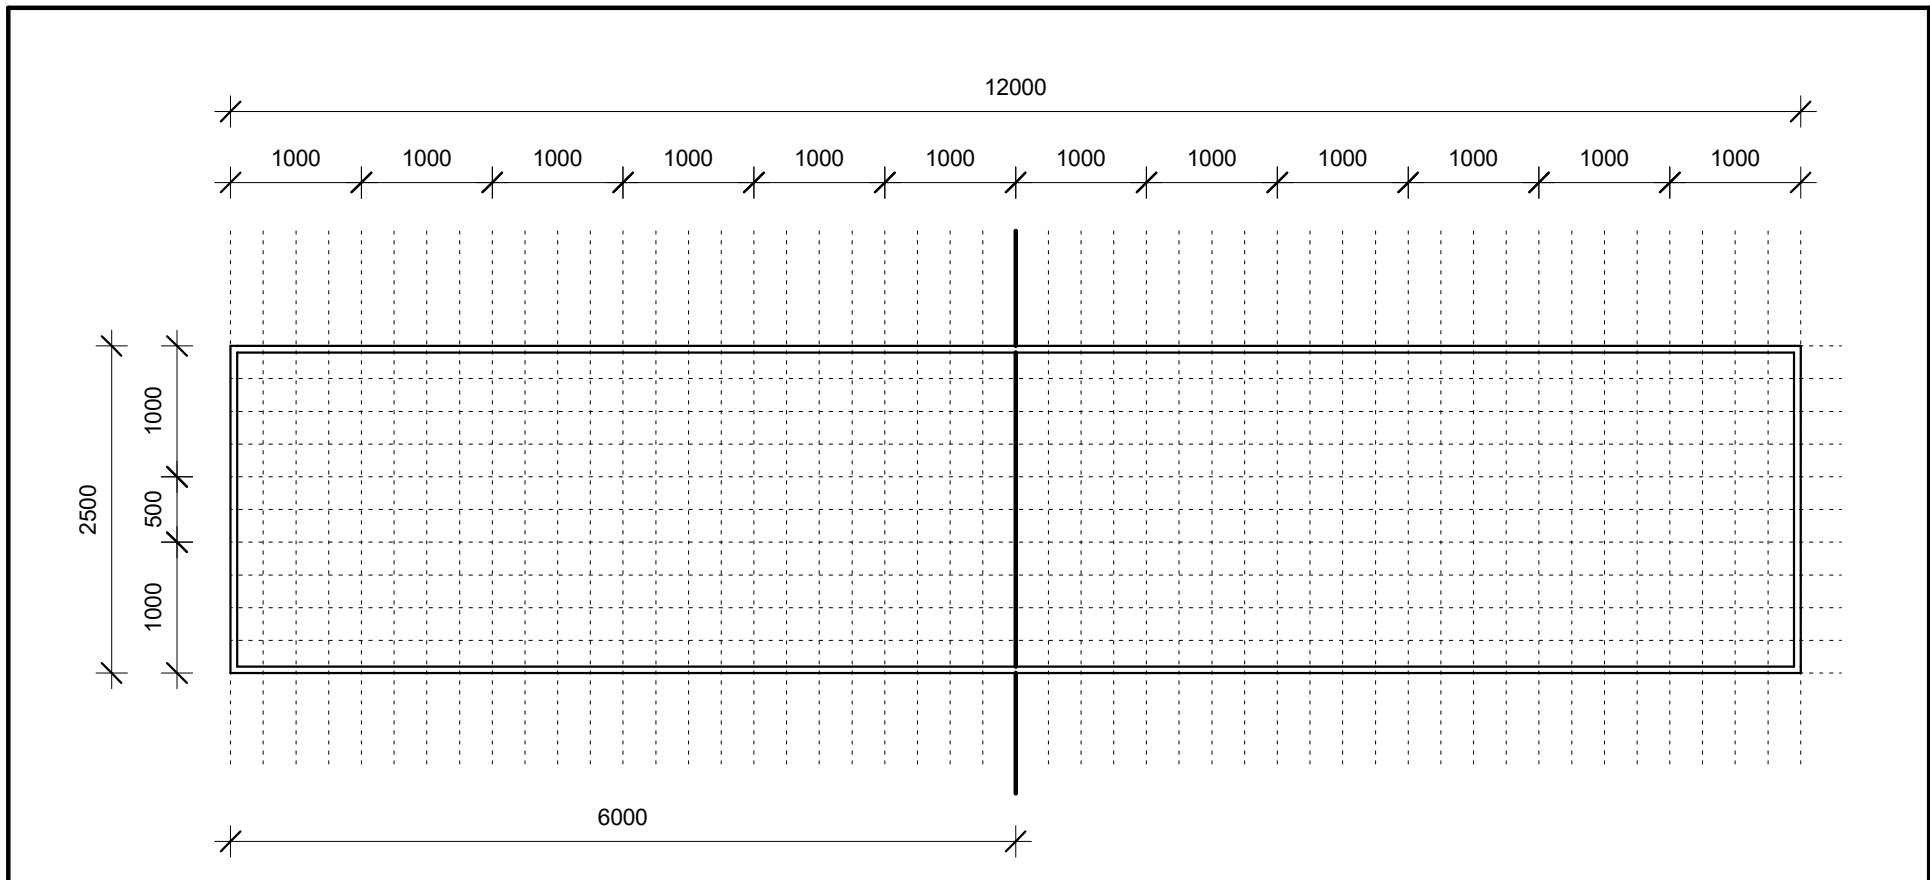

Layout Planning Template.

Customer:		This document is the property of WolfPack Rentals and is not intended for redistribution.	www.wolf-pack.co.za hello@wolf-pack.co.za +27 74 229 4186 / +27 82 832 4624 .
Date:			